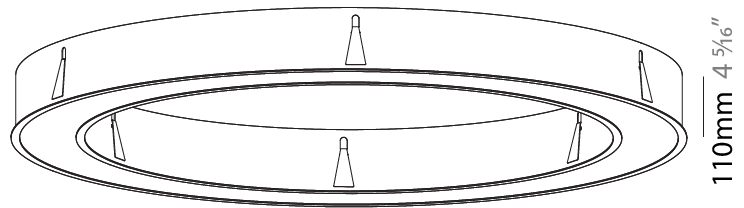

GENERAL

Series: Glorious
Subseries: Glorious
Brand: Prolicht
Division: Architectural
Mounting Type: Recessed
Mounting Location: Ceiling
Subcategory: Ambient

PHYSICAL

Shape: Round
Diameter (mm): 1570
Diameter (in): 61 ¹³/₁₆
Height (mm): 110
Height (in): 4 ⁵/₁₆
Min. Recessing Depth (mm): 120
Min. Recessing Depth (in): 4 ³/₄
Light Distribution: Direct
Weight (kg): 16.624
Weight (lbs): 36.65
Diffuser: PMMA - Opal or Micro-Prism
Fixture Finish: SSR / BKV / CWI / CRY / HAB / LAG / UFT / ITA / RUA / RUR / MIC / FTG / MYG / TWT / LOD / PUS / FRO / FUP / KIA / POP / BLS / SPG / MEY / GOH / GUM / CHC / COM / ABZ / JAG / OBR / MOS / ROR
Fixture Material: Aluminum
Cut-out Measurements: 1560mm / 61 7/16" x 1240mm / 48 13/16"

ELECTRICAL

Lamp Type: LED (Zhaga Standard)
Input Wattage (W): 75
Total Output Wattage (W): 60 / 48 (3500K)
Dimming: Non-Dimming / Phase Dimming (120Vac only) / 0-10V Dimming
Driver Included: Yes
Driver Location: Integrated
Driver Type: Constant Current - 120 / 277Vac
Driver Class: Class 2
Input Voltage (V): 120 - 277
Constant Current (MA): 350 / 700/800 (3500K)

LED

Color Temperature (°K): 3000 / 3500 / 4000
Max. Delivered Lumen (lm): 6920 / 7164 / 7310
CRI: >80 CRI
Efficiency (%): 65
Lamp Life (hrs): 50000

OPTICAL

RATINGS AND CERTIFICATIONS

Certified By: Certified for North American Standards
IP rating: IP20

Ø 1228mm 48 3/8"

Ø 1570mm 61 13/16"

110mm 4 5/16"

1560mm x 1240mm
61 7/16" x 48 13/16"

120mm
4 3/4"

10 - 15mm
3/8" - 9/16"