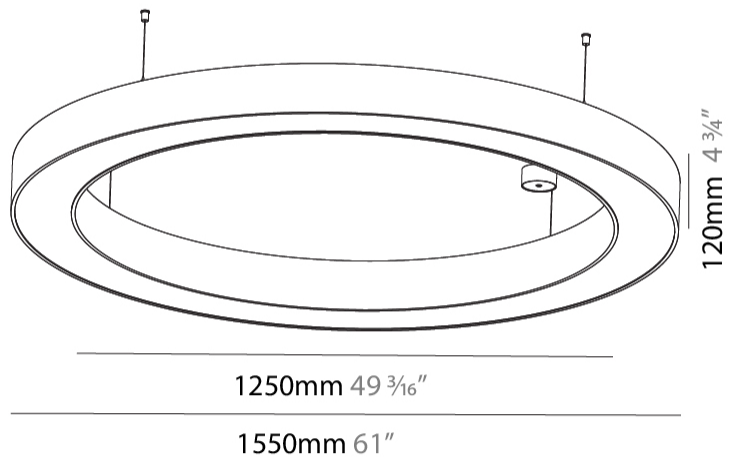

GENERAL

Series: Glorious
Subseries: Glorious
Brand: Prolight
Division: Architectural
Mounting Type: Suspension
Mounting Location: Ceiling
Subcategory: Ambient

PHYSICAL

Shape: Round
Diameter (mm): 1550
Diameter (in): 61
Height (mm): 120
Height (in): 4 ³/₄
Max. Overall Height (mm): 2120
Max. Overall Height (in): 83 ⁷/₁₆
Light Distribution: Direct
Weight (kg): 16.737
Weight (lbs): 36.82
Diffuser: PMMA - Opal or Micro-Prism
Fixture Finish: SSR / BKV / CWI / CRY / HAB / LAG / UFT / ITA / RUA / RUR / MIC / FTG / MYG / TWT / LOD / PUS / FRO / FUP / KIA / POP / BLS / SPG / MEY / GOH / GUM / CHC / COM / ABZ / JAG / OBR / MOS / ROR
Fixture Material: Aluminum

ELECTRICAL

Lamp Type: LED (Zhaga Standard)
Input Wattage (W): 75
Total Output Wattage (W): 60 / 48 (3500K)
Dimming: Non-Dimming / Phase Dimming (120Vac only) / 0-10V Dimming
Driver Included: Yes
Driver Location: Integrated
Driver Type: Constant Current
Driver Class: Class 2
Input Voltage (V): 120 - 277
Constant Current (MA): 350 / 700/800 (3500K)

LED

Color Temperature (°K): 3000 / 3500 / 4000
Max. Delivered Lumen (lm): 6920 / 7164 / 7310
CRI: >80 CRI
Efficiency (%): 0.65
Lamp Life (hrs): 50000

OPTICAL

RATINGS AND CERTIFICATIONS

Certified By: Certified for North American Standards
IP rating: IP20